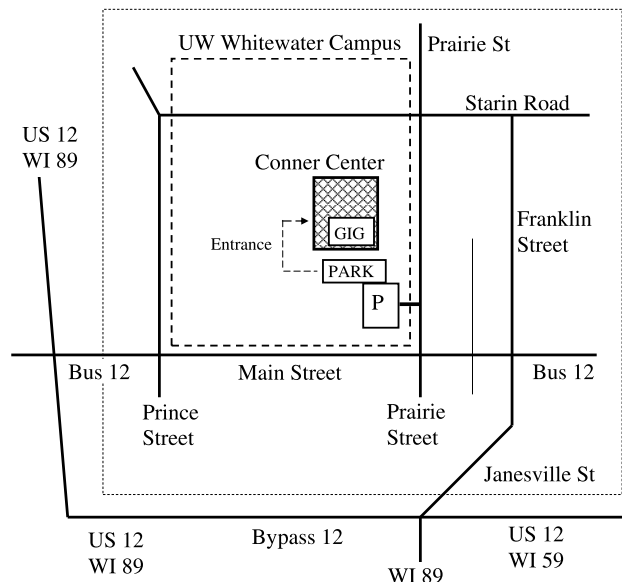

Workshop Location (not to scale)

GIG-Wisconsin Workshop — Saturday, July 13th, 2013 Registration Form *(Please use a separate form for each person registering)*

Early registration deadline of June 15, 2013 – guarantees lunch and a syllabus

Name _____ Email _____

Address _____

City _____ State _____ Zip _____ Phone _____

If you wish confirmation of your registration, send a S.A.S.E. Make check payable to: German Interest Group-Wisconsin and send to:
GIG-WI Workshop, P.O. Box 762 Janesville, WI 53547-0762

Early Registration (Postmarked before June 15) = $45.00 GIG member, $50.00 Non member
Late Registration (Postmarked June 16 or later) = $55.00 GIG member, $60.00 Non member
1-Year membership (includes quarterly newsletters) = $10.00 single or $12.50 family

For more information or questions call 608-754-9130 or 608-752-0358 or email GIG: gig.wi@hotmail.com

*Why not become
a member so you can
sign up at the lower
member rate?*